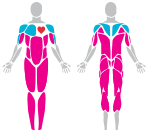

Features wider seats and transfer handles

3 Great for progression

10 British-made

EQUIPMENT AND FLOOR GRAPHICS ARE AVAILABLE IN A VARIETY OF COLOURS

9 Full body

No. of Users	Min Area	Min Surfacing
10	13.5 x 3m	41m ²