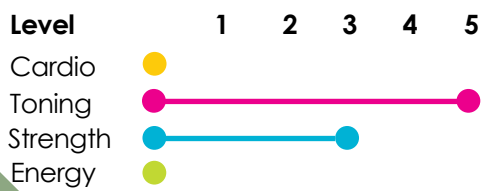

Features wider seats and transfer handles

3 Great for progression

10 British-made

EQUIPMENT AND FLOOR GRAPHICS ARE AVAILABLE IN A VARIETY OF COLOURS

9 Full body

No. of Users	Min Area	Min Surfacing
10	13.5 x 3m	41m ²